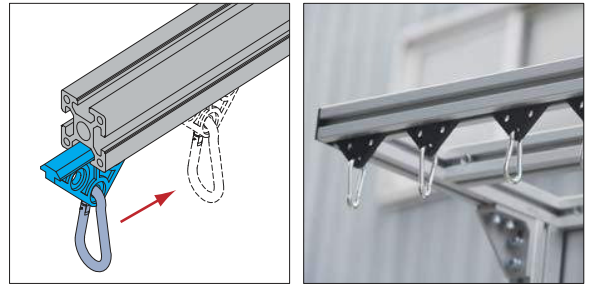

Additional Accessories

Suspended Glider

The glider can be suspended in profile slot.

Material and Color: glider-PA6+GF30, black hook-zinc plated steel

Suspended Glider-8

Description	Static Load (N)	Mass (g)	Part No.
Suspended Glider-8	200	48	8.11.08

Suspended Glider -10

Description	Static Load (N)	Mass (g)	Part No.
Suspended Glider-10	200	48	8.11.10