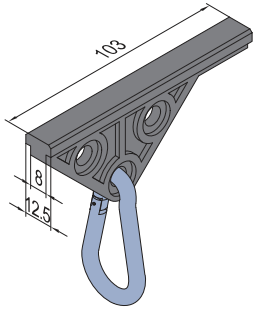

Additional Accessories

Suspended Glider

The glider can be suspended in profile slot.

Material and Color: glider-PA6+GF30, black hook-zinc plated steel

Suspended Glider-8

Description	Static Load (N)	Mass (g)	Part No.
Suspended Glider-8	200	48	8.11.08

Suspended Glider -10

Description	Static Load (N)	Mass (g)	Part No.
Suspended Glider-10	200	48	8.11.10