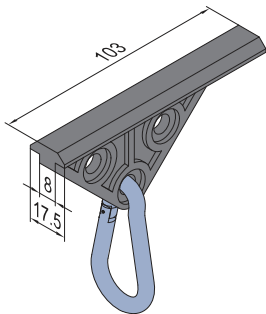

Additional Accessories

Suspended Glider

The glider can be suspended in profile slot.

Material and Color: glider-PA6+GF30, black hook-zinc plated steel

Suspended Glider-8

Description	Static Load (N)	Mass (g)	Part No.
Suspended Glider-8	200	48	8.11.08

Suspended Glider -10

Description	Static Load (N)	Mass (g)	Part No.
Suspended Glider-10	200	48	8.11.10